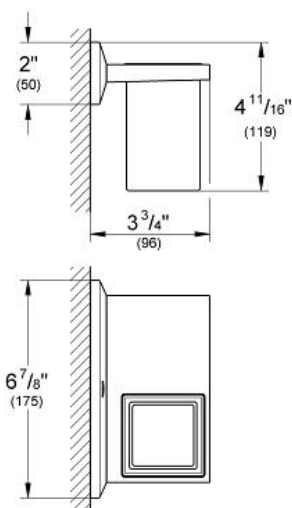

Product Description:
Shelf with tumbler

Standard Specification:
• GROHE StarLight chrome finish

Applicable Codes & Standards:
• Energy Policy Act of 1992
• ASME A112.18.1/CSA B125.1

Color:
 40503000 StarLight Chrome